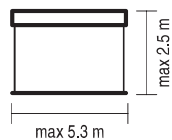

terrace awning
silver plus

colour	RAL
electric drive	yes
manual drive	yes
maximum width	5.3 m
maximum projection	2.5 m
cassette	no
optional hood	yes
tilt angle	5°-40°
fabric	150 patterns
valance	yes

HOME MOTION by
somfy