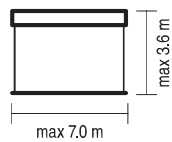

terrace awning palladio

colour	RAL
electric drive	yes
manual drive	yes
maximum width	7.0 m
maximum projection	3.6 m
cassette	yes
tilt angle	5°-50°
fabric	150 patterns
valance	yes