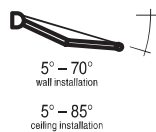

terrace awning malta

colour	RAL
electric drive	yes
manual drive	yes
maximum width	4.1 m
maximum projection	2.6 m
cassette	no
optional hood	no
tilt angle	5°-70° (wall) 5°-85° (ceiling)
fabric	150 patterns
valance	yes