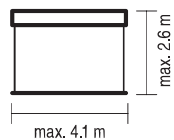

terrace awning malta

colour	RAL
electric drive	yes
manual drive	yes
maximum width	4.1 m
maximum projection	2.6 m
cassette	no
optional hood	no
tilt angle	5°-70° (wall) 5°-85° (ceiling)
fabric	150 patterns
valance	yes