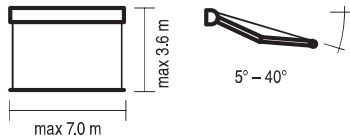

terrace awning jamaica

colour	RAL
electric drive	yes
manual drive	yes
maximum width*	7.0 m
maximum projection*	3.6 m
cassette	no
optional hood	yes
tilt angle	5°-40°
fabric	150 patterns
valance	yes
volant valance - with manual drive	yes
• maximum height for solis fabrics	1.8 m
• maximum height for acrylic fabrics	1.2 m

- Properties:**
- Construction made from extruded aluminium
 - Flyer's chains in the arms
 - Square bar
 - Roller tube support with big widths
 - Optional hood protects the rolled fabric from weather conditions
 - Supporting bar facilitating installation
 - Possibility of using overlapping arms
 - Using Volant is not only additional protection from sun but it also increases privacy
 - Easy operation with the use of full automatic
 - Possibility of using telescopic front bar support