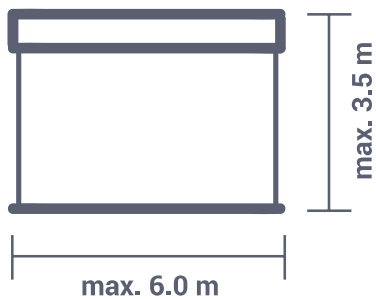

Awning HELIOS

Technical data

Colour	White, silver, brown, anthracite
Electric drive	YES
Manual drive	YES
Maximum width	6.0 m
Maximum depth	3.5 m
Cassette	YES
Angle of inclination	3°- 72° (wall), 4,5°- 78° (ceiling)
Minimum width	2.866 m
Acrylic fabrics	10 different + 6 waterproof
Green® fabrics	2
Valance	NO
Tube diameter	78 mm
Arms	Bending arms with a chain
Manual control	Available length of the crank: 1.6 m
Automatic control	Motor, motor with an emergency opening, remote control, wind sensor

- Custom-made in Lithuania.
- Maximum width – 6 m, maximum depth – 3.5 m.
- Aluminium arms are connected by a chain at hinges, so such a construction is extremely durable. Vibration-absorbing rubbers are used at the joints.
- The awning can be installed to the wall or ceiling.
- Possibility to adjust the angle of inclination, choose automatic or manual control
- Possibility to adjust the angle of inclination.