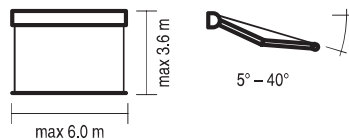

terrace awning
dakar

colour	RAL
electric drive	yes
manual drive	yes
maximum width	6.0 m
maximum projection	3.6 m
cassette	yes
tilt angle	5°-40°
fabric	150 patterns
valance	yes