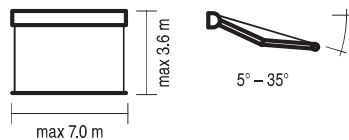

terrace awning corsica

colour	RAL
electric drive	yes
manual drive	no
maximum width	7.0 m
maximum projection	3.6 m
cassette	yes
tilt angle	5°-35°
fabric	150 patterns
valance	no

HOME MOTION BY
somfy

TaHomA