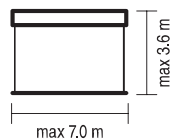

terrace awning australia

colour	RAL
electric drive	yes
manual drive	yes
maximum width	7.0 m
maximum projection	3.6 m
cassette	no
optional hood	no
tilt angle	5°-60°
fabric	150 patterns
valance	yes