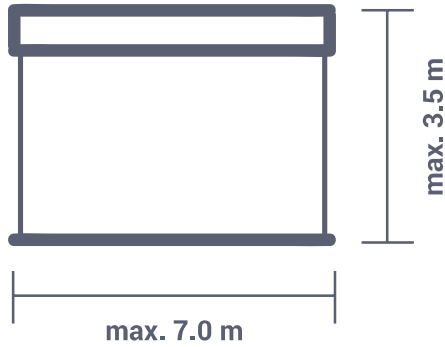

Awning SUNNA

Technical data	
Colour	White, silver, brown, anthracite
Electric drive	YES
Manual drive	YES
Maximum width	7.0 m
Maximum depth	3.5 m
Cassette	NO
Angle of inclination	0° - 85° (wall), 0° - 85° (ceiling)
Minimum width	3.048 m
Acrylic fabrics	10 different + 6 waterproof
Green® fabrics	2
Valance	YES
Tube diameter	78 mm
Arms	Bending arms with a chain
Manual control	Available length of the crank: 1.6 m
Automatic control	Motor, motor with an emergency opening, remote control, wind sensor

Available colours of the construction: white, silver, brown or anthracite.

0° - 85° Installation to the wall
0° - 85° Installation to the ceiling

Installation to the wall

Installation to the ceiling

- Custom-made in Lithuania.
- Maximum width – 7 m, maximum depth – 3.5 m.
- The construction is durable and formed from aluminium.
- Technical components (stainless steel bolts, profile ends) are additionally protected with plastic caps; therefore, dust do not accumulate and insects and arachnids do not stay on the awning, not at this particular time.
- Aluminium arms are connected by a chain at hinges, so such a construction is extremely durable. Vibration-absorbing rubbers are used at the joints.
- Installing the awning is a rather simple process, while a lateral drainage system facilitates its maintenance.
- The awning can be installed to the wall or ceiling.
- Possibility to adjust the angle of inclination.
- Possibility to choose automatic or manual control.
- Wide choice of additional accessories (motor with an emergency opening, remote control, wind sensor).