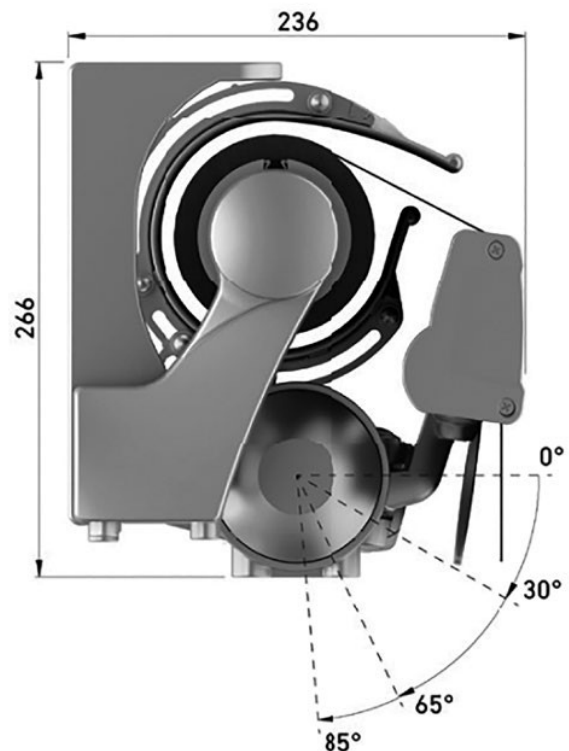

Awning SUNNA

Technical data	
Colour	White, silver, brown, anthracite
Electric drive	YES
Manual drive	YES
Maximum width	7.0 m
Maximum depth	3.5 m
Cassette	NO
Angle of inclination	0° - 85° (wall), 0° - 85° (ceiling)
Minimum width	3.048 m
Acrylic fabrics	10 different + 6 waterproof
Green® fabrics	2
Valance	YES
Tube diameter	78 mm
Arms	Bending arms with a chain
Manual control	Available length of the crank: 1.6 m
Automatic control	Motor, motor with an emergency opening, remote control, wind sensor

Available colours of the construction: white, silver, brown or anthracite.

0° - 85° Installation to the wall
0° - 85° Installation to the ceiling

Installation to the wall

Installation to the ceiling

- Custom-made in Lithuania.
- Maximum width – 7 m, maximum depth – 3.5 m.
- The construction is durable and formed from aluminium.
- Technical components (stainless steel bolts, profile ends) are additionally protected with plastic caps; therefore, dust do not accumulate and insects and arachnids do not stay on the awning, not at this particular time.
- Aluminium arms are connected by a chain at hinges, so such a construction is extremely durable. Vibration-absorbing rubbers are used at the joints.
- Installing the awning is a rather simple process, while a lateral drainage system facilitates its maintenance.
- The awning can be installed to the wall or ceiling.
- Possibility to adjust the angle of inclination.
- Possibility to choose automatic or manual control.
- Wide choice of additional accessories (motor with an emergency opening, remote control, wind sensor).