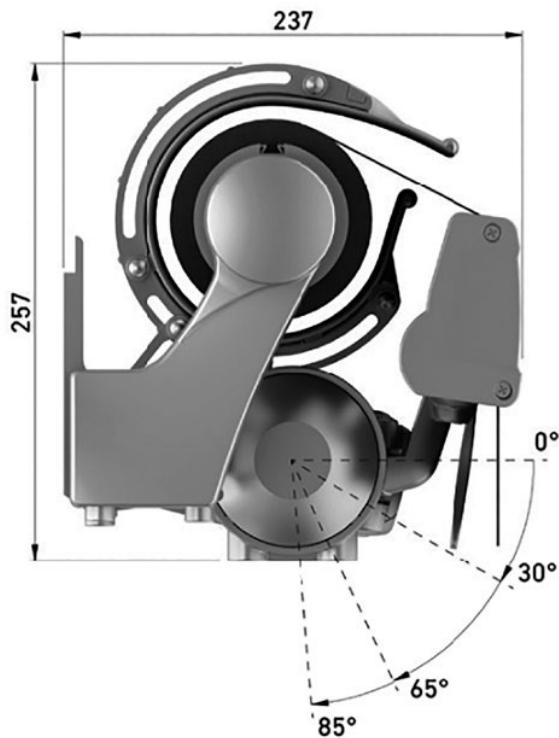

Awning SUNNA

Technical data	
Colour	White, silver, brown, anthracite
Electric drive	YES
Manual drive	YES
Maximum width	7.0 m
Maximum depth	3.5 m
Cassette	NO
Angle of inclination	0° - 85° (wall), 0° - 85° (ceiling)
Minimum width	3.048 m
Acrylic fabrics	10 different + 6 waterproof
Green® fabrics	2
Valance	YES
Tube diameter	78 mm
Arms	Bending arms with a chain
Manual control	Available length of the crank: 1.6 m
Automatic control	Motor, motor with an emergency opening, remote control, wind sensor

Available colours of the construction: white, silver, brown or anthracite.

0° - 85° Installation to the wall
0° - 85° Installation to the ceiling

Installation to the wall

Installation to the ceiling

- Custom-made in Lithuania.
- Maximum width – 7 m, maximum depth – 3.5 m.
- The construction is durable and formed from aluminium.
- Technical components (stainless steel bolts, profile ends) are additionally protected with plastic caps; therefore, dust do not accumulate and insects and arachnids do not stay on the awning, not at this particular time.
- Aluminium arms are connected by a chain at hinges, so such a construction is extremely durable. Vibration-absorbing rubbers are used at the joints.
- Installing the awning is a rather simple process, while a lateral drainage system facilitates its maintenance.
- The awning can be installed to the wall or ceiling.
- Possibility to adjust the angle of inclination.
- Possibility to choose automatic or manual control.
- Wide choice of additional accessories (motor with an emergency opening, remote control, wind sensor).