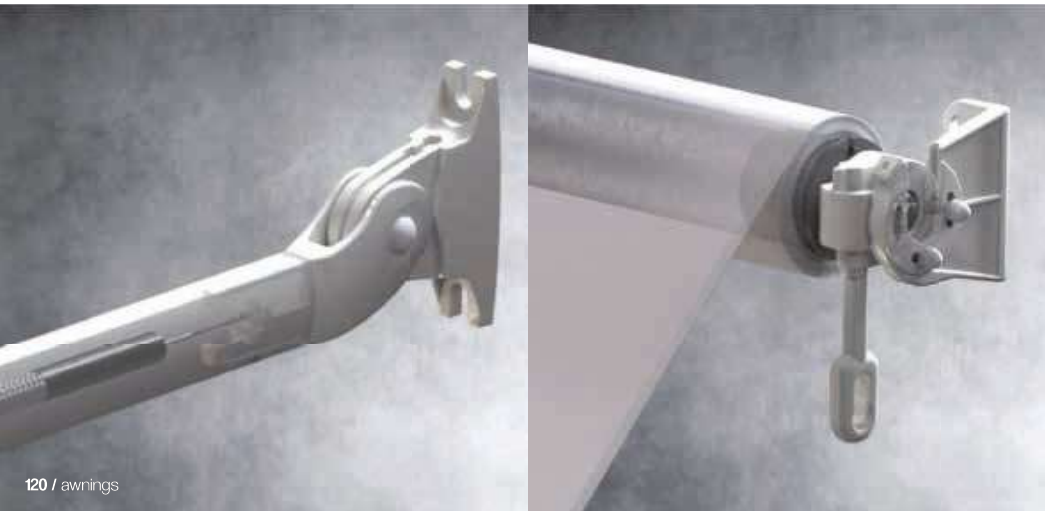

Properties:

- Construction made from extruded aluminium
- Easy installation thanks to separately mounted brackets and arms
- Spring in the arms tightens the fabric and prevents the arms from folding under wind pressure
- Easy operation with the use of full automatic