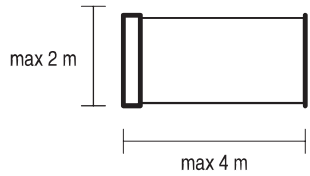

side screen bora

colour	RAL
electric drive	no
manual drive	yes
maximum height	2.0 m
min. height	1.1 m
max. projection	4.0 m
cassette	yes
fabric	150 patterns

Construction colours:

RAL 9010	RAL 1015
RAL 9006	RAL 8014
FSM 71319	

Properties:

- Construction made from extruded aluminium
- Cassette protects the fabric from weather conditions

- Three types of front bar mounting:
Option 1: to the wall
Option 2: to hard surface
Option 3: to soft surface