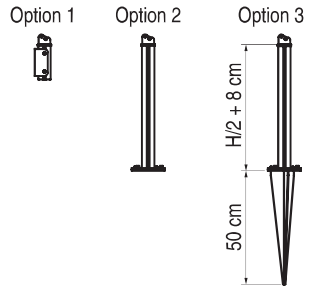

side screen bora

colour	RAL
electric drive	no
manual drive	yes
maximum height	2.0 m
min. height	1.1 m
max. projection	4.0 m
cassette	yes
fabric	150 patterns

Construction colours:

RAL 9010	RAL 1015
RAL 9006	RAL 8014
FSM 71319	

Properties:

- Construction made from extruded aluminium
- Cassette protects the fabric from weather conditions

- Three types of front bar mounting:
Option 1: to the wall
Option 2: to hard surface
Option 3: to soft surface