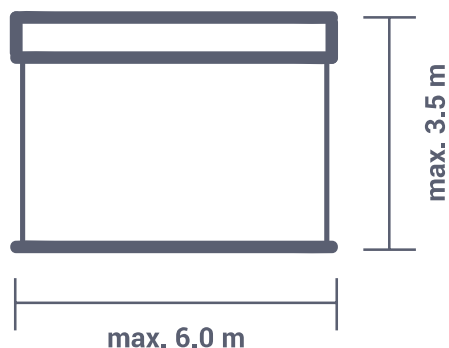

Awning APOLLO

Technical data

| | |
|----------------------|---|
| Colour | White, silver, brown, anthracite |
| Electric drive | YES |
| Manual drive | YES |
| Maximum width | 6.0 m |
| Maximum depth | 3.5 m |
| Cassette | Semi-cassette awning |
| Angle of inclination | 0°- 65° (WALL), 0°- 65° (ceiling) |
| Minimum width | 3.048 m |
| Acrylic fabrics | 10 different + 6 waterproof |
| Green® fabrics | 2 |
| Valance | YES |
| Tube diameter | 78 mm |
| Arms | Bending arms with a chain |
| Manual control | Available length of the crank: 1.6 m |
| Automatic control | Motor, motor with an emergency opening, remote control, wind sensor |

0° - 65° Installation to the wall
 0° - 65° Installation to the ceiling

SPECIFICATIONS

Semi-cassette awning Semi-cassette terrace awning APOLLO is characterized by its strength and a sophisticated design. Its components are made of a special aluminium alloy and mechanisms are powder-coated – components painted in this way have a smooth, durable and surface protective coating.

The awning is available in 4 colours: white, silver, brown and anthracite.

- Custom-made in Lithuania.
- Maximum width – 6 m, maximum depth – 3.5 m.
- Aluminium arms are connected by a chain at hinges, so such a construction is extremely durable. Vibration-absorbing rubbers are used at the joints.
- With a valance which in turn protects from sunlight and provides elegance.
- The awning can be installed to the wall or ceiling.
- Possibility to adjust the angle of inclination, choose automatic or manual control
- By choosing an electric drive, the awning can be easily controlled.
- Wide choice of additional accessories (motor with an emergency opening, remote control, wind sensor).