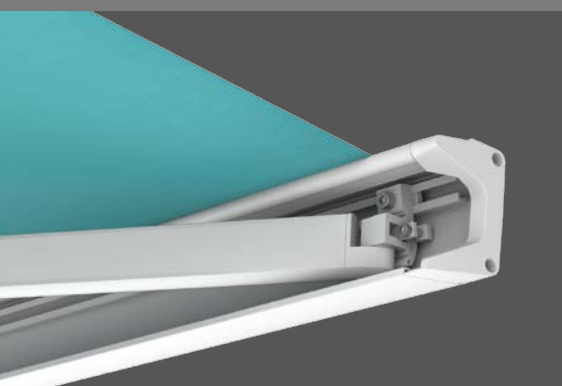

## Comfort on a small scale

- Width max. 450 cm,  
drop max. 250 cm
- Snug wall fitting
- Cassette H 11.8 x D 20.9 cm
- Electric motor
- Options:  
Radio motor/  
radio remote control,  
automatic weather sensor,  
LED lighting,  
support legs

## Trentino Mini – the small flat cassette

Full-cassette awning for balconies and small outdoor seating areas

**Function enhanced by design**  
– the connection of folding arms  
to front profile

**Elegance and stability**  
– the arm brackets

The **Trentino Mini** creates a snug seating area and adds a splash of colour to small patios.

The angular design of the Trentino Mini creates a particularly harmonious combination with modern geometrical architecture and current trends. Like the large models in the Trentino family, the Trentino Mini offers a high level of comfort and superior quality standard. It can be equipped with a variety of optional extras.

## Full cassette

Enclosed all around and measuring just 11.8 cm in height, the cassette reliably protects the awning from the effects of the weather.