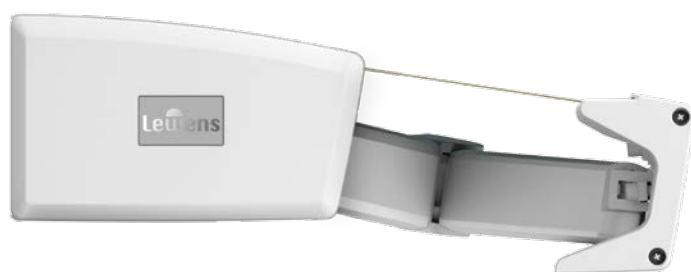

## Comfort on a small scale

- Width max. 450 cm,  
drop max. 250 cm
- Snug wall fitting
- Cassette H 11.8 x D 20.9 cm
- Electric motor
- Options:  
Radio motor/  
radio remote control,  
automatic weather sensor,  
LED lighting,  
support legs

## Trentino Mini – the small flat cassette

Full-cassette awning for balconies and small outdoor seating areas

**Function enhanced by design**  
– the connection of folding arms  
to front profile

**Elegance and stability**  
– the arm brackets

The **Trentino Mini** creates a snug seating area and adds a splash of colour to small patios.

The angular design of the Trentino Mini creates a particularly harmonious combination with modern geometrical architecture and current trends. Like the large models in the Trentino family, the Trentino Mini offers a high level of comfort and superior quality standard. It can be equipped with a variety of optional extras.