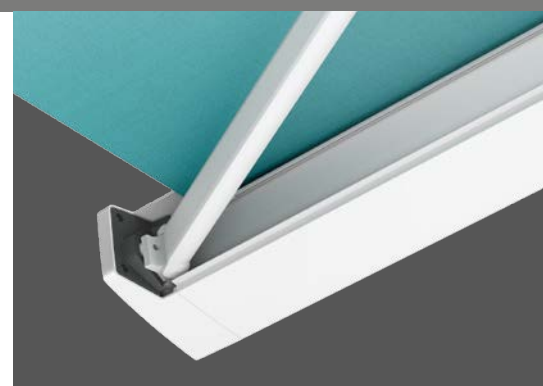

## Comfort on a small scale

- Width max. 450 cm,  
drop max. 250 cm
- Snug wall fitting
- Cassette H 11.8 x D 20.9 cm
- Electric motor
- Options:  
Radio motor/  
radio remote control,  
automatic weather sensor,  
LED lighting,  
support legs

## Trentino Mini – the small flat cassette

Full-cassette awning for balconies and small outdoor seating areas

**Function enhanced by design**  
– the connection of folding arms  
to front profile

**Elegance and stability**  
– the arm brackets

The **Trentino Mini** creates a snug seating area and adds a splash of colour to small patios.

The angular design of the Trentino Mini creates a particularly harmonious combination with modern geometrical architecture and current trends. Like the large models in the Trentino family, the Trentino Mini offers a high level of comfort and superior quality standard. It can be equipped with a variety of optional extras.

## Full cassette

Enclosed all around and measuring just 11.8 cm in height, the cassette reliably protects the awning from the effects of the weather.