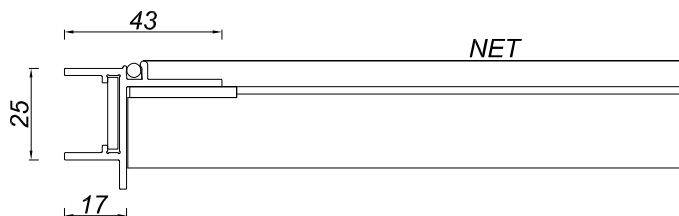

Profile GRILL 333Z

B

DIMENSION B
ADDICTED FROM MODULE SHUTTERS

MODIFICATION DATE
10.2018