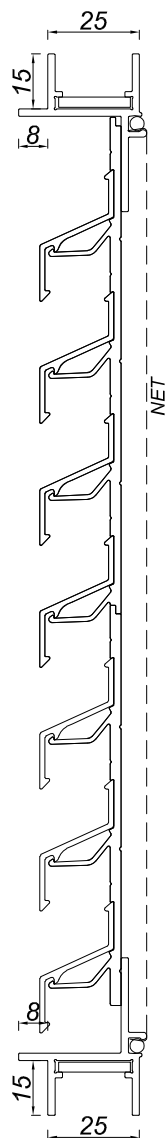

Profile GRILL 333Z

B

DIMENSION B
ADDICTED FROM MODULE SHUTTERS

MODIFICATION DATE
10.2018