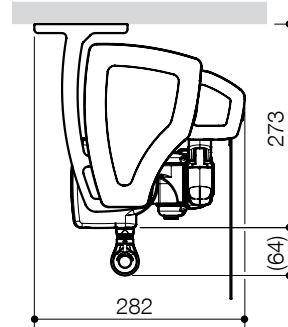

Wall installation

Ceiling installation

Rafter installation

Awning VIVA super 7040, with arm covering profile

Design	Folding arm	Highly-loaded hinges	Inclination	Varioplus roller blind with single units: (please observe limiting sizes!)	Can be linked	Valance	Fixing	
Cartridge	High-strength pull cord	Aluminium drop forged	0° – 40°	Surcharge	Surcharge	Included in the delivery	Wall bracket (on concrete I): included in the delivery Ceiling bracket: surcharge Rafter bracket: surcharge	
Maximum construction dimensions with sloping projection [mm]			1500	2000	2500	3000	3500	4000
Minimum width								
Design maxima (LED)			1490	1740	1990	2240	2490	2740
Single unit crank handle 2 arms			2070	2570	3070	3570	4070	-
Single unit motor 2 arms			1980	2480	2980	3480	3980	4670
Single unit motor 2 arms LED + Variotronic			2370	2870	3370	3870	4370	5060
Single unit motor 3 arms			2940	3690	4440	5190	5940	6970
Single unit motor 4 arms			3900	4900	5900	6900	-	-
Linked unit motor 4 arms			4040	5040	6040	7040	8040	9340
Linked unit motor 6 arms			5950	7450	8950	10450	11950	13940
Maximum width								
Single unit			7000	7000	7000	7000	7000	7000
Linked unit			14000	14000	14000	14000	14000	14000