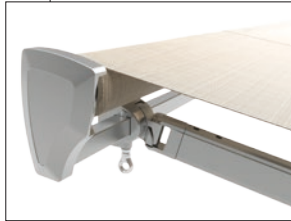

Open awning VIVA 7040