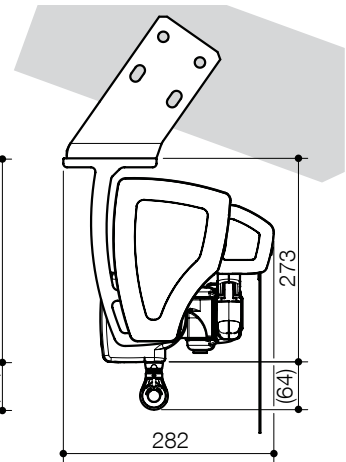

Folding arm with hidden high-strength pull cord optional with integrated LED lighting

Valance

Valance no. 1 Valance no. 2 Valance no. 3 Valance no. 4 Valance no. 5

Awning VIVA super 7040 retracted, without valance

Wall installation

Ceiling installation

Rafter installation

Awning VIVA super 7040, with arm covering profile

Design	Folding arm	Highly-loaded hinges	Inclination	Varioplus roller blind with single units: (please observe limiting sizes!)	Can be linked	Valance	Fixing	
Cartridge	High-strength pull cord	Aluminium drop forged	0° – 40°	Surcharge	Surcharge	Included in the delivery	Wall bracket (on concrete I): included in the delivery Ceiling bracket: surcharge Rafter bracket: surcharge	
Maximum construction dimensions with sloping projection [mm]			1500	2000	2500	3000	3500	4000
Minimum width								
Design maxima (LED)			1490	1740	1990	2240	2490	2740
Single unit crank handle 2 arms			2070	2570	3070	3570	4070	-
Single unit motor 2 arms			1980	2480	2980	3480	3980	4670
Single unit motor 2 arms LED + Variotronic			2370	2870	3370	3870	4370	5060
Single unit motor 3 arms			2940	3690	4440	5190	5940	6970
Single unit motor 4 arms			3900	4900	5900	6900	-	-
Linked unit motor 4 arms			4040	5040	6040	7040	8040	9340
Linked unit motor 6 arms			5950	7450	8950	10450	11950	13940
Maximum width								
Single unit			7000	7000	7000	7000	7000	7000
Linked unit			14000	14000	14000	14000	14000	14000