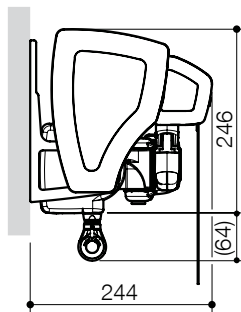

Wall installation

Ceiling installation

Rafter installation

Awning VIVA super 7040, with arm covering profile

Design	Folding arm	Highly-loaded hinges	Inclination	Varioplus roller blind with single units: (please observe limiting sizes!)	Can be linked	Valance	Fixing	
Cartridge	High-strength pull cord	Aluminium drop forged	0° – 40°	Surcharge	Surcharge	Included in the delivery	Wall bracket (on concrete I): included in the delivery Ceiling bracket: surcharge Rafter bracket: surcharge	
Maximum construction dimensions with sloping projection [mm]			1500	2000	2500	3000	3500	4000
Minimum width								
Design maxima (LED)			1490	1740	1990	2240	2490	2740
Single unit crank handle 2 arms			2070	2570	3070	3570	4070	-
Single unit motor 2 arms			1980	2480	2980	3480	3980	4670
Single unit motor 2 arms LED + Variotronic			2370	2870	3370	3870	4370	5060
Single unit motor 3 arms			2940	3690	4440	5190	5940	6970
Single unit motor 4 arms			3900	4900	5900	6900	-	-
Linked unit motor 4 arms			4040	5040	6040	7040	8040	9340
Linked unit motor 6 arms			5950	7450	8950	10450	11950	13940
Maximum width								
Single unit			7000	7000	7000	7000	7000	7000
Linked unit			14000	14000	14000	14000	14000	14000