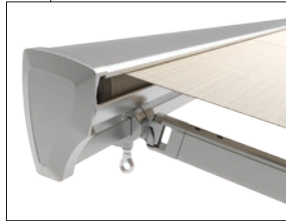

Awning VIVA super 7040 with upper covering profile and fabric tray profile