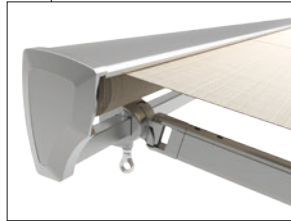

Awning VIVA plus 7040 with roof profile