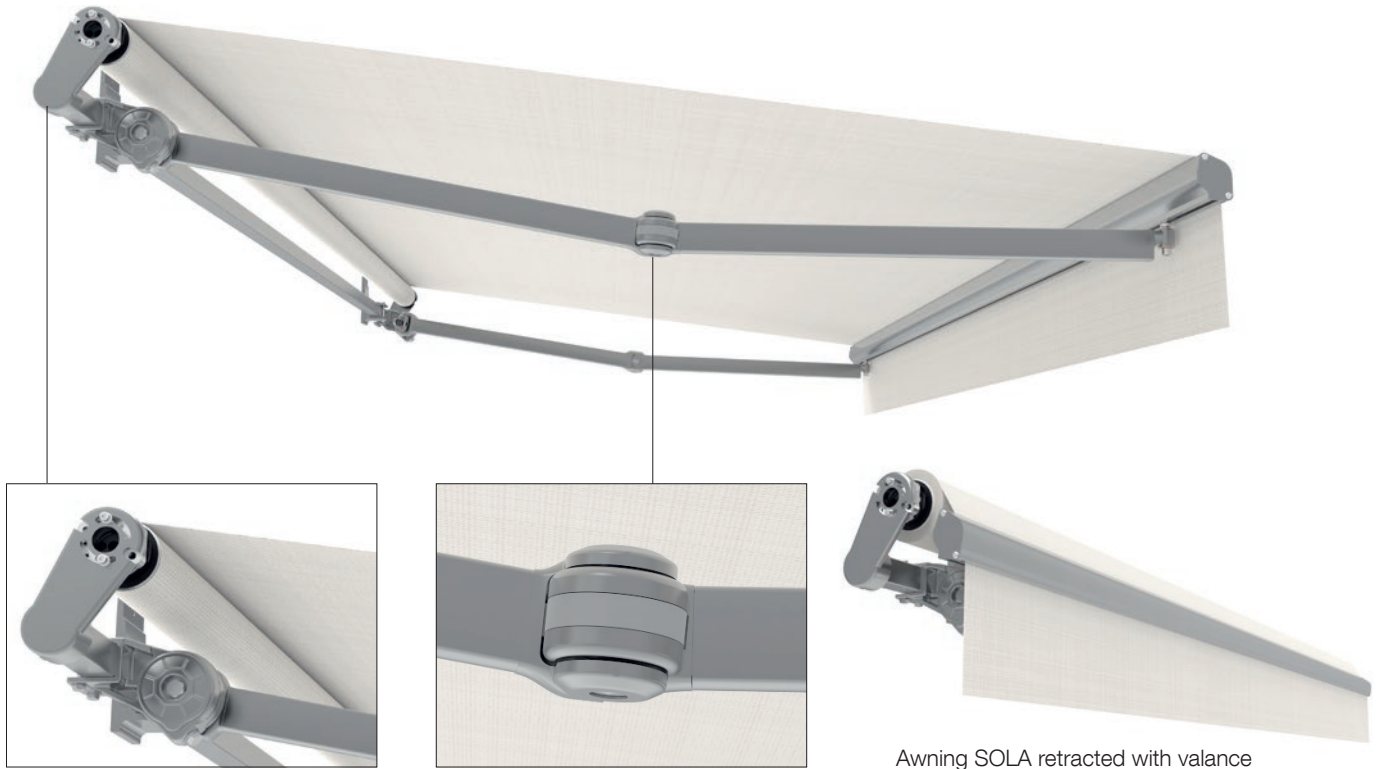

## **SOLA**

Even as a starter model, the open awning SOLA offers all the benefits of a high-quality awning: easy operation, solid design and an attractive styling.

Awning SOLA retracted with valance

**Valance**

Wall installation

Ceiling installation

Rafter installation

Design	Folding arm extruded aluminium	Hinges	Inclination	Valance	Fixing	
Open	Glass fibre tape	Die-cast aluminium	5° – 60°	Included in the delivery	Wall bracket (on concrete I): included in the delivery Ceiling bracket: surcharge Rafter bracket: surcharge	
<b>Maximum construction dimensions with sloping projection [mm]</b>			<b>1500</b>	<b>2000</b>	<b>2500</b>	<b>3000</b>
<b>Minimum width</b>						
Single unit 2 arms			2060	2460	2980	3460
<b>Maximum width</b>						
Single unit			6000	6000	6000	6000