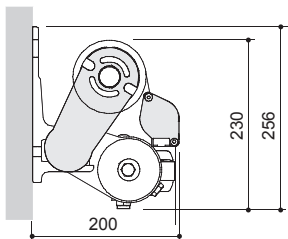

Wall installation

Ceiling installation

Rafter installation

Design	Folding arm extruded aluminium	Hinges	Inclination	Valance	Fixing	
Open	Glass fibre tape	Die-cast aluminium	5° – 60°	Included in the delivery	Wall bracket (on concrete I): included in the delivery Ceiling bracket: surcharge Rafter bracket: surcharge	
<b>Maximum construction dimensions with sloping projection [mm]</b>			<b>1500</b>	<b>2000</b>	<b>2500</b>	<b>3000</b>
<b>Minimum width</b>						
Single unit 2 arms			2060	2460	2980	3460
<b>Maximum width</b>						
Single unit			6000	6000	6000	6000