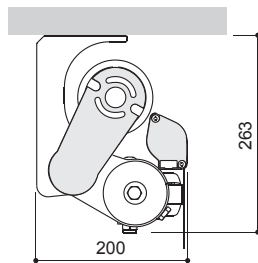

Wall installation

Ceiling installation

Rafter installation

Design	Folding arm extruded aluminium	Hinges	Inclination	Valance	Fixing	
Open	Glass fibre tape	Die-cast aluminium	5° – 60°	Included in the delivery	Wall bracket (on concrete I): included in the delivery Ceiling bracket: surcharge Rafter bracket: surcharge	
<b>Maximum construction dimensions with sloping projection [mm]</b>			<b>1500</b>	<b>2000</b>	<b>2500</b>	<b>3000</b>
<b>Minimum width</b>						
Single unit 2 arms			2060	2460	2980	3460
<b>Maximum width</b>						
Single unit			6000	6000	6000	6000