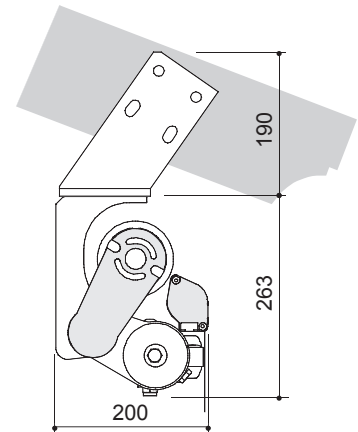

Wall installation

Ceiling installation

Rafter installation

Design	Folding arm extruded aluminium	Hinges	Inclination	Valance	Fixing	
Open	Glass fibre tape	Die-cast aluminium	5° – 60°	Included in the delivery	Wall bracket (on concrete I): included in the delivery Ceiling bracket: surcharge Rafter bracket: surcharge	
<b>Maximum construction dimensions with sloping projection [mm]</b>			<b>1500</b>	<b>2000</b>	<b>2500</b>	<b>3000</b>
<b>Minimum width</b>						
Single unit 2 arms			2060	2460	2980	3460
<b>Maximum width</b>						
Single unit			6000	6000	6000	6000