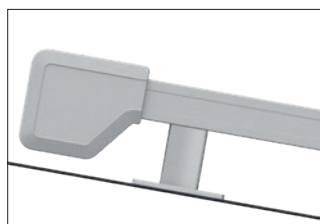

SOLANYA

Limit sizes	Over-glass and under-glass awning SOLANYA
Max. width in mm	4500
Max. sloping projection [mm]	4500
Max. surface m²	20

- Over-glass and under-glass awning without side seam guiding
- Motor, rio motor
- Single installation, combination/linkage and in-line installation possible

SOLANYA
151 mm x 131 mm.