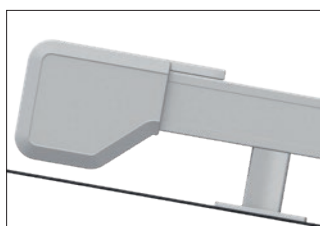

SOLANYA
151 mm x 131 mm.

SOLANYA
Front rail
Max. sloping projection 4500 mm

SOLANYA
Guide rail
30 x 52 mm

SOLEYA

Limit sizes	SOLEYA	SOLEYA protect
Max. width in mm	6000	6000
Max. sloping projection in mm	6500	6000
Max. surface m ²	30	26

- The big sister with optional side seam guide (protect)
- Double guide rail possible for over-glass option
- Single installation, combination/linkage and in-line installation possible
- As an option, LED can be integrated in the cassette profile and in the guide rails

SOLEYA
253 mm x 156 mm.

SOLEYA
Front rail
Max. sloping projection 6500 mm

SOLEYA
Guide rail 55 x 77 mm
Double guide rail 114 x 77 mm

PERGOLA AWNING

ELEGANZA

ELEGANZA is a new pergola awning with two columns and with brackets for wall mounting. In the design ELEGANZA protect, the cover is side seam guided. With the 253 x 156 mm cassette, terraces up to 3.4 m deep and 5.5m wide can be shaded. In addition, dimmable LED strips can be in-