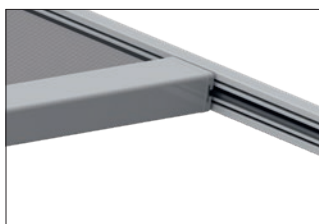

SOLANYA
Front rail
Max. sloping projection 4500 mm