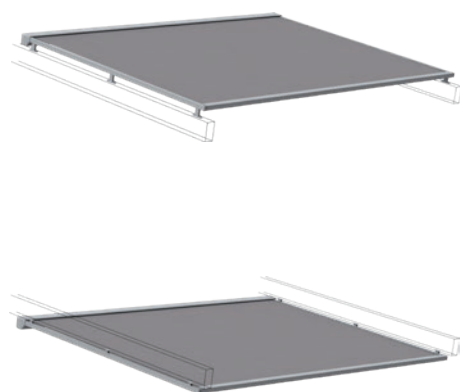

THE NEW ONES FOR YOUR TERRACE

ELEGANZA SOLANYA SOLEYA

OVER-GLASS AND UNDER-GLASS AWNINGS

The new over-glass and under-glass awnings SOLANYA and SOLEYA captivate due to their plain and linear structure. The small cassette of the SOLANYA with only 151 x 131 mm, can be mounted discreetly onto or beneath the terrace roof. Thanks to the small guide rails, roofs up to a surface of 20 m² can be shaded easily and, above all,

in an aesthetically pleasing way. The larger box of the SOLEYA with 253 x 156 mm can provide shade to terraces up to a surface of 30 m². The design SOLEYA protect with side seam guiding is a seamless and wind resistant design model for a surface of up to 26 m² and with wind protection class 3.

SOLANYA

Limit sizes	Over-glass and under-glass awning SOLANYA
Max. width in mm	4500
Max. sloping projection [mm]	4500
Max. surface m ²	20

- Over-glass and under-glass awning without side seam guiding
- Motor, rio motor
- Single installation, combination/linkage and in-line installation possible