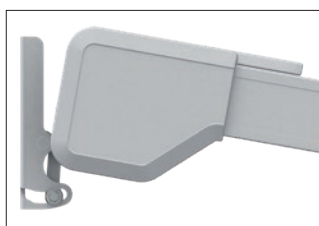

- The big sister with optional side seam guide (protect)
- Double guide rail possible for over-glass option
- Single installation, combination/linkage and in-line installation possible
- As an option, LED can be integrated in the cassette profile and in the guide rails

SOLEYA
253 mm x 156 mm.

SOLEYA
Front rail
Max. sloping projection 6500 mm

SOLEYA
Guide rail 55 x 77 mm
Double guide rail 114 x 77 mm

PERGOLA AWNING

ELEGANZA

ELEGANZA is a new pergola awning with two columns and with brackets for wall mounting. In the design ELEGANZA protect, the cover is side seam guided. With the 253 x 156 mm cassette, terraces up to 3.4 m deep and 5.5m wide can be shaded. In addition, dimmable LED strips can be in-

Limit sizes	ELEGANZA	ELEGANZA protect
Max. width in mm	6000	6000
Max. sloping projection in mm	5500	5500
Max. surface m ²	30	26

- The elegant pergola awning with optional side seam guide (protect)
- Optional single installation, combinations with double guide rail possible
- As an option, LED can be integrated in the cassette profile and in the guide rails
- Varioplus roller blind with motor between fixed columns optionally available
- Optionally available with crank handle provided at the lowerable column to ensure the lateral rainwater drainage
- Water drainage eyelets in the cover
- Range of inclination 0° -30°, recommended minimum inclination angle 14° to ensure the rainwater drainage with fixed columns
- Wall, ceiling and rafter brackets included