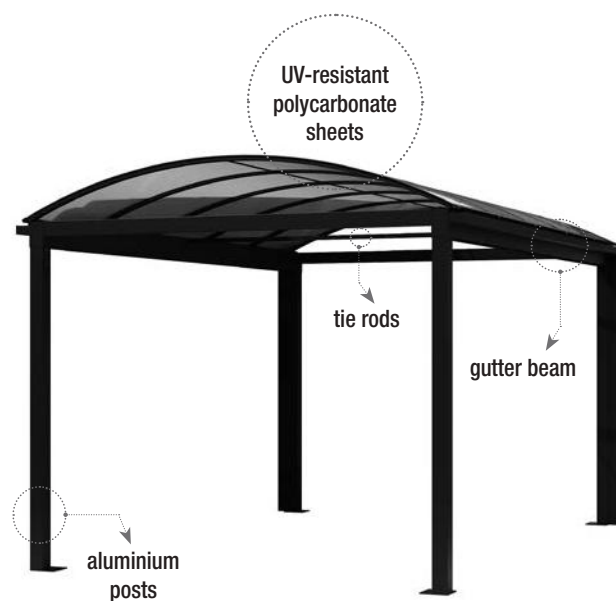

THE NEW SKYLUX CARPORT

CLIMACAR

- Resilient and freestanding carport with a vaulted roof
- With the Skylux self-supporting aluminium profiles
- Only 4 posts instead of 6: easier for you to get in and out of your car
- Max. height of 3.23m
- A vaulted roof structure is ideal for higher cars such as a motor home, caravan or delivery van
- Up to 3.50m of useful width
- 2 standard RAL colours: white RAL 9010 & anthracite RAL 7016 ST – delivery time: max. 3 weeks
- 6 “trend” RAL colours: cream white RAL 9001, black RAL 9005 ST, white aluminium RAL 9006 ST, grey aluminium RAL 9007 ST, RAL 9009 ST (DB703) & purple red RAL 3004 – surcharge: € 150 net – delivery time: 6 weeks
- Other RAL colours: see p. 8 & 9 (price on request) – delivery time: 6 weeks

Multiple standard sizes available

Climacar is available with a width of 3 or 3.5m and a depth of 5 or 7m. Below, you can find all possible combinations:

Dimensions	3 x 5		3 x 7		3.5 x 5		3.5 x 7	
B	3025		3025		3500		3500	
Btot	3492		3492		3967		3967	
D	5000		7000		5000		7000	
H	2480	3230	2480	3230	2480	3230	2480	3230
Htot	3015	3765	3015	3765	3075	3825	3075	3825

Btot = gutters included

Climacar price list

Climacar consists of:

- 4 posts
- 2 rafters
- 2 tie rods + intermediate tie rods
- Vaulted roof structure with 16mm polycarbonate sheets
- Components and fitting material

Optional:

- 2 gutters + outlet and drainpipes
- Aluminium clips for drainpipes

Climacar price list without sheets		
Total depth 'D' (*)	Clear width 'B'	
	3025mm	3500mm
5000mm (without gutter)	€ 4253	€ 4596
#m ² sheets (**)	17.15	19.60
5000mm (including 2 gutters, 2 drainpipes and 2 post clips)	€ 4860	€ 5202
#m ² sheets (**)	17.15	19.60
7000mm (without gutter)	€ 5199	€ 5593
#m ² sheets (**)	24.01	27.44
7000mm (including 2 gutters, 2 drainpipes and 2 post clips)	€ 5903	€ 6297
#m ² sheets (**)	24.01	27.44