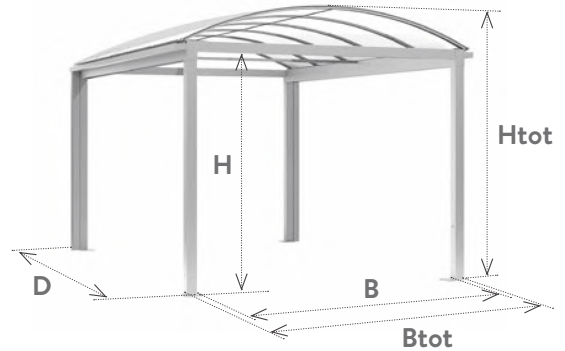

THE NEW SKYLUX CARPORT

CLIMACAR

- Resilient and freestanding carport with a vaulted roof
- With the Skylux self-supporting aluminium profiles
- Only 4 posts instead of 6: easier for you to get in and out of your car
- Max. height of 3.23m
- A vaulted roof structure is ideal for higher cars such as a motor home, caravan or delivery van
- Up to 3.50m of useful width
- 2 standard RAL colours: white RAL 9010 & anthracite RAL 7016 ST – delivery time: max. 3 weeks
- 6 “trend” RAL colours: cream white RAL 9001, black RAL 9005 ST, white aluminium RAL 9006 ST, grey aluminium RAL 9007 ST, RAL 9009 ST (DB703) & purple red RAL 3004 – surcharge: € 150 net – delivery time: 6 weeks
- Other RAL colours: see p. 8 & 9 (price on request) – delivery time: 6 weeks

Multiple standard sizes available

Climacar is available with a width of 3 or 3.5m and a depth of 5 or 7m. Below, you can find all possible combinations:

Dimensions	3 x 5		3 x 7		3.5 x 5		3.5 x 7	
B	3025		3025		3500		3500	
Btot	3492		3492		3967		3967	
D	5000		7000		5000		7000	
H	2480	3230	2480	3230	2480	3230	2480	3230
Htot	3015	3765	3015	3765	3075	3825	3075	3825

Btot = gutters included

Climacar price list

Climacar consists of:

- 4 posts
- 2 rafters
- 2 tie rods + intermediate tie rods
- Vaulted roof structure with 16mm polycarbonate sheets
- Components and fitting material

Optional:

- 2 gutters + outlet and drainpipes
- Aluminium clips for drainpipes

Climacar price list without sheets		
Total depth 'D' (*)	Clear width 'B'	
	3025mm	3500mm
5000mm (without gutter)	€ 4253	€ 4596
#m ² sheets (**)	17.15	19.60
5000mm (including 2 gutters, 2 drainpipes and 2 post clips)	€ 4860	€ 5202
#m ² sheets (**)	17.15	19.60
7000mm (without gutter)	€ 5199	€ 5593
#m ² sheets (**)	24.01	27.44
7000mm (including 2 gutters, 2 drainpipes and 2 post clips)	€ 5903	€ 6297
#m ² sheets (**)	24.01	27.44